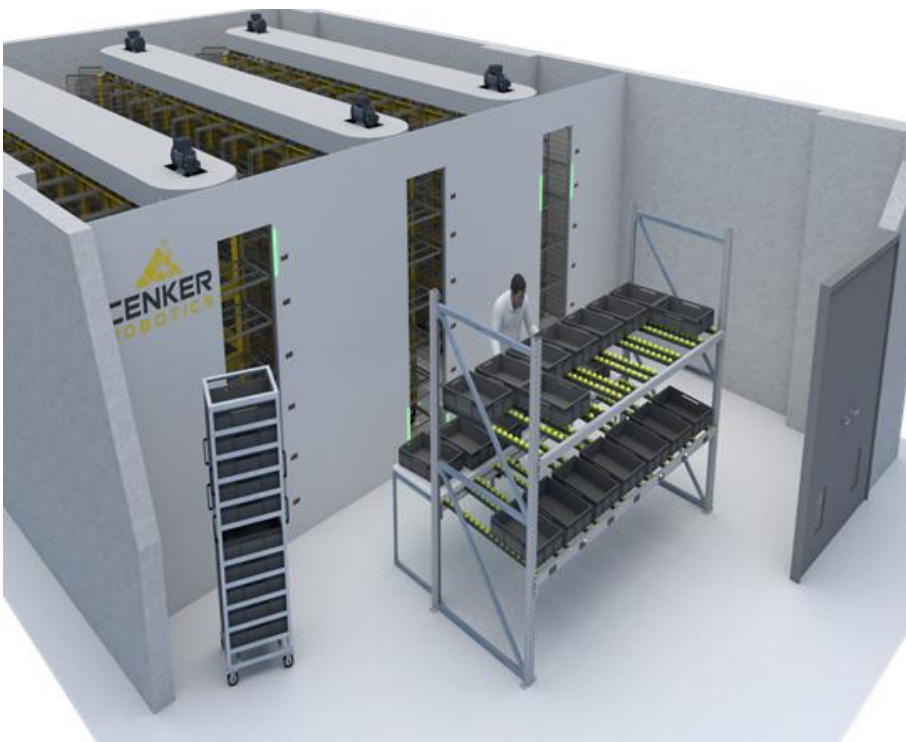

Smart Warehouse Management System

The smart Warehouse Management system is an integral, complete end to end solution for the stores and supply chain system for the entire hospital. It ensures clean & tidy environment at your central stores with extreme security and traceability of the inventory. The receipt and issue is synchronized with the help of multi - task table. Convenience of H I S integration promises user friendly and flexible solution.

Functionality Highlights

24 Hour real time traceability

Clean and tidy environment

Fast and Precise receipt & issue

Flexible and easy integration to H I S

Patented Design with latest IT platform

Financial Savings

S W M S - Unique Advantages

Multi - task and multi - User System

P T L eliminate errors

High density storing

Secure and safe

Less Manpower

Audit ready environment

Cumulative indent processing

Theft free with restricted access

Track & Trace inventory

FIFO / LIFO

Operator friendly

Lowest learning curve

www.Dclutter.in

Shuter Enterprises India Pvt. Ltd.
New No.393, Old No.47, Sri Balaji Nagar
Gerugambakkam, Chennai - 600 128.
P : +91 - 8144 789 789
E : sales@shuter.in